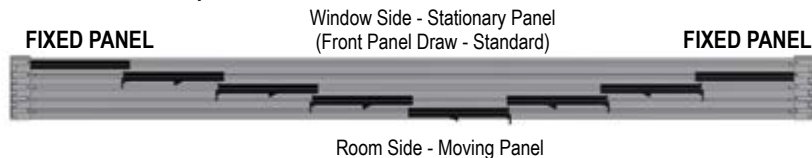

5 Channels - Split Draw