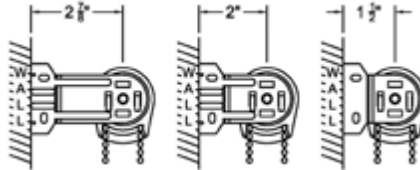

Majesty Valance
4 1/2" height
5/8" thick

Noble Valance
4 5/8" height
1/2" thick

Measuring & Installation Information

Roller Shade Brackets

Brackets available in 3 projections
1/2" wide for all brackets

Standard Clutch Brackets			
Item #	Clutch	Projection	Height
10000-660360X	SL	1 1/2"	2 3/8"
10000-660380X	SL	2"	2 3/8"
X = B for Black, W for White, V for Vanilla			
10000-660590 (Zinc)	SL	2 7/8"	2 3/8"
10000-660590B (Black)	SL	2 7/8"	2 3/8"