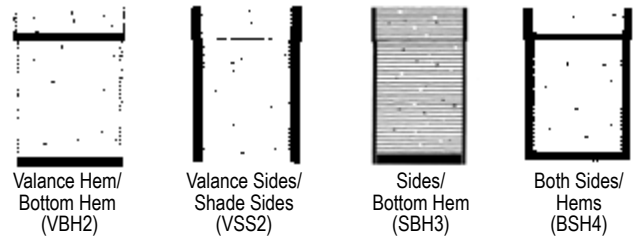

2-on-1 Headrail

- Price each shade separately then add the multiple headrail surcharge.

Decorative Hem

- [Fabric Availability](#)
- Gimp is available in the following colors:

Size Standards - Panel Track

	Maximum Width	Maximum Height Wand Draw	Minimum Height Wand Draw
All Panel Track Shades	192"	96"	39"
Note: Wand length is 1/2 of ordered height unless otherwise specified.			