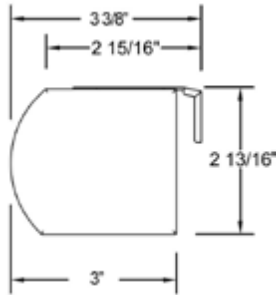

Product Information - Roller Shades - Cassette Systems

Small & Large Cassette System Features

- Fits rectangular window openings.
- Available in White, Vanilla, Brushed Nickel, Bronze and Black. [View Color Coordination](#)
- Fabric inserted into front of cassette.
- The wrapped metal hem prevents the shade material from rolling completely into the cassette.

Size Standards

- Sm/Lg Cassettes
  - Fabrics, Screens, SheerWeave 5000, Artist Portfolio

Options

- [No Charge Options and Availability](#)
- [Surcharge Options and Availability](#)
  - 2-on-1 headrail maximum width is 156"
- [Design Option Details](#)
- Exclusions

Hardware Included

- Installation Brackets

Small Cassette

Finished Dimensions & Mounting Requirements

Pricing