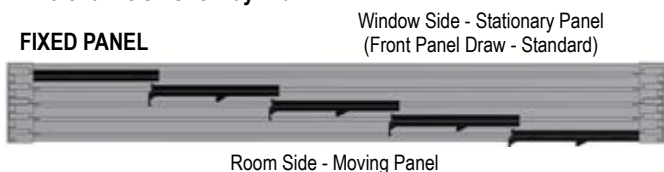

5 Channels - One Way Draw