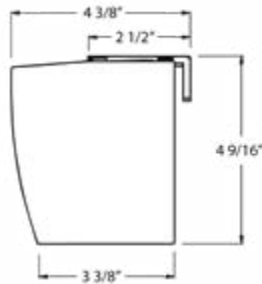

Finished Dimensions & Mounting Requirements

Pricing

Modern PlusCassette