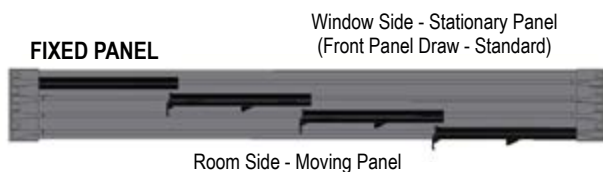

Panel Track - Configurations

	4 Channels					
	One Way Draw			Split Draw		
	Minimum Track Width	Maximum Track Width	# of Overlaps	Minimum Track Width	Maximum Track Width	# of Overlaps
2 Panels	27"	79"	1	---	---	---
3 Panels	39"	117"	2	---	---	---
4 Panels	51"	155"	3	51"	155"	3
6 Panels	---	---	---	75"	192"	5

4 Channels - One Way Draw