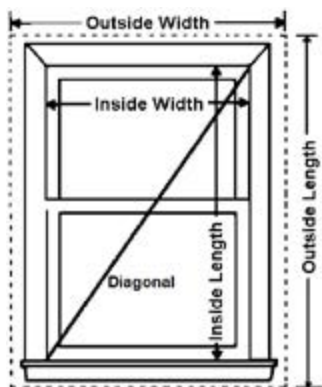

Measuring & Installation Information

Best Practices for Measuring

- Always use a steel tape or a metal ruler for measuring.
- Always measure every window even though they look the same.
- Check for obstructions that could affect operation of the shade.
- For Inside Mount (jamb to jamb in a window or door, wall to wall in a room), give exact inside to inside width measurements, and top to bottom length measurements of the area to be covered.
- Measure the width in at least three places and specify the narrowest width.
- Measure the length in at least three places and specify the shortest length.
- Take two diagonal measurements. If there is a greater than 3/8" difference in diagonal measurements, outside mount is strongly recommended to avoid irregular light gaps.
- For Outside Mount, measure the exact width and height of the area to be covered.
- For Cloth Measure measurement, the area to cover is given. The overall finished shade width will increase when ordering by the Cloth Measure

Roller Shade Measuring

- All shade pricing is based on the width and the window opening height.
- Custom shade orders are accepted for either inside mount, outside mount or Cloth Measure.
- Custom shade width measurements should be taken to the nearest 1/16".
- It is critical that the shade brackets are mounted level so that the shade is level when installed.
- For Height, measure the full length of the window opening from the top frame to the lower sill (or bottom coverage point) to determine your window height.
- For Cloth Measure measurement, the area to cover is given. The overall finished shade width will increase when ordering by the Cloth Measure.

Roman Shade Measuring

- All shade pricing is based on the width and the height.
- Roman shade orders are accepted for either inside or outside dimensions.
- Shade width measurements should be taken to the nearest 1/16".
- It is critical that the shade brackets are mounted level so that the shade is level when installed.
- Check the projection of the style of roman shades ordered to determine minimum recess.
- For an Inside Mount, we STRONGLY recommend the Traditional style that has the cord and cord lock in front of the material for easy access.
- For Length, measure the full length of the window opening from the top frame to the lower sill (or bottom coverage point) to determine your window length.

For more Measuring and Installation info, visit the [Lafayette Dealer Center](#) website.

Panel Track Measuring

- All shade pricing is based on the width and the height.
- Panel Track orders are accepted for either inside or outside dimensions.
- There WILL BE a 1/2" LIGHT GAP on the left and right sides. Consider drapery panels on each side of the opening to conceal the light gap with the inside mount installation.
- Shade width measurements should be taken to the nearest 1/16".
- It is critical that the shade brackets be mounted so that the shade is level when installed.
- For an Inside Mount, For Panel Track to be installed inside an area (jamb to jamb in a window or door, wall to wall in a room), give exact inside width measurements, and top to bottom length measurements of the area to be covered.
- For an Outside Mount, measure the exact width and height of the area to be covered.
- For an Outside Mount, when measuring to cover a window, we recommend the Panel Track overlap the window by 3" to 6" on each side for privacy and light control.
- For Length, measure the full length of the window opening from the top frame to the bottom coverage point) to determine your window length. When installing a Panel Track above the window frame, the track should be installed at least 2 3/4" above the frame or molding for a standard bracket or 2" for board mounted.
- When measuring from the ceiling to the floor, a deduction of 1/2" to 3/4" is recommended, but you must make this deduction.

Palladian Window Shelf