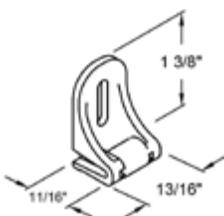

Large Cassette - Item 100-37000-82

Small/Modern Cassette

Large Cassette

Modern Plus Cassette

Magnetic Hold Downs (Roller Shades)

- Metal is inserted at the ends of the bottom rail and hold down magnets are attached to the window frame to hold the bottom rail in place when the shade is lowered.
- Exclusions: Heat sealed bottom hem