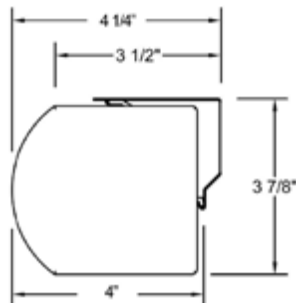

Large Cassette