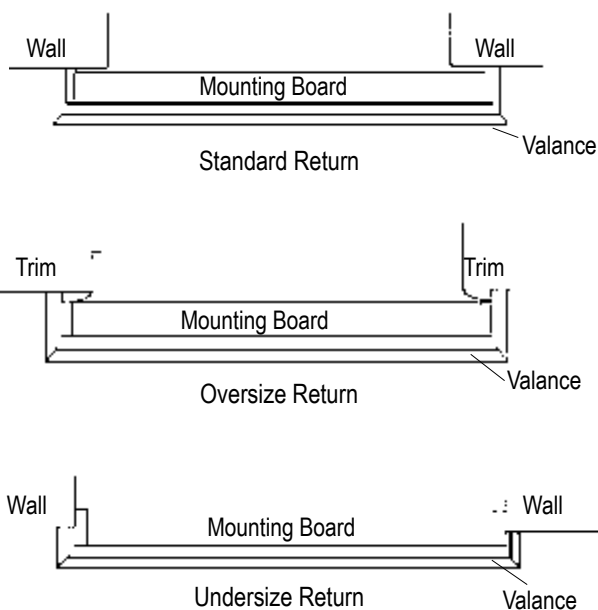

Ordering Notes

- Valances over 95" will include a splice
- Shades using a 2" tube will have a 4" headboard, and 7" valance will be standard to conceal the shade.

Fabric Wrapped Valance Returns

- For inside mounts, no returns will be sent unless specified (see undersize return).

- **Standard Return** - The standard return is 3 1/4" (measured from the back of valance) with a 3" mounting board.
- **Oversize Return** - required for an outside mount on trim or when using extension brackets. The size you specify is equal to the depth of the trim (wall to the high point of the trim) or the depth of the extension brackets. We will add that measure to the standard return.
- **Undersize Return** - required for an inside mount protruding into the room. The size you specify is equal to the recessed mounting depth.
- **Exact Size Return** - The size you specify is equal to the measurement from the back of the return to the back of the valance face (inside miter).
- **Minimum Return:** 1"
- **Maximum Return:** 7"
- Valances wider than 95" will be spliced with a fabric keystone

Finished Dimensions & Mounting Requirements

Understanding Board Mounted Shades

Pricing