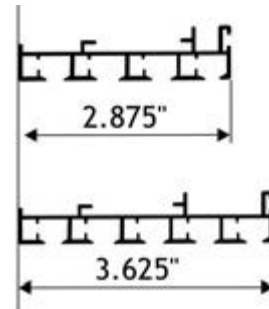

Finished Dimensions & Mounting Requirements

Ordering Notes

- For windows greater than 192", a splice kit can be requested or tracks may be butted but panels will not meet.
- [Serging](#) of the side edges is done to help reduce fraying.
- Standard wand height is 1/2 ordered shade height. Optional wand height can be requested. Minimum wand height is 12"
- Fabric wrapped valances that exceed 95" will be spliced and a fabric keystone will be supplied.