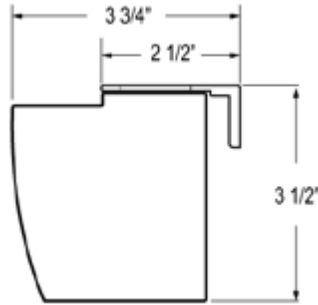

Size Standards

- Modern/Plus Cassettes
 - Fabrics, Screens, SheerWeave 5000, Artist Portfolio

Options

- [No Charge Options and Availability](#)
- [Surcharge Options and Availability](#)
 - 2-on-1 headrail maximum width is 156"
- [Design Option Details](#)
- [Exclusions](#)