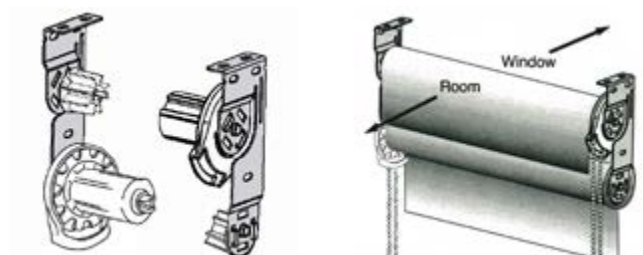

Dual Shade Bracket

- Genesis Dual Shade Brackets are only available as Inside Mount shades using a vertical dual bracket with SL Series components..
- Maximum shade width is based upon fabric width or 96" (whichever is less); railroading is available for some fabrics.
- Maximum shade height is 96".
- Vertical dual bracket is 2" deep and 5 3/4" high. For a fully recessed installation, allow 2 1/2" or greater based on material thickness.
- The upper shade will have a reverse roll (rolls off on room side). The lower shade has a standard roll.
- Controls will be on each side.
- To price, add the two shade prices together and add the Dual Shade Bracket surcharge.
- [Exclusions](#)