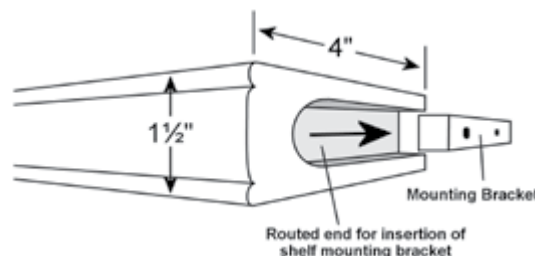

Flame Retardant (FR) Coating or Antimicrobial

- A flame retardant or antimicrobial coating is available for Genesis fabrics without these inherent properties. The shade is fabricated then sent to an external facility for the flame coating or antimicrobial process. Allow four to six weeks extra delivery time for this service. Standard shipping is included. Call for quote on flame retardant or antimicrobial coating.