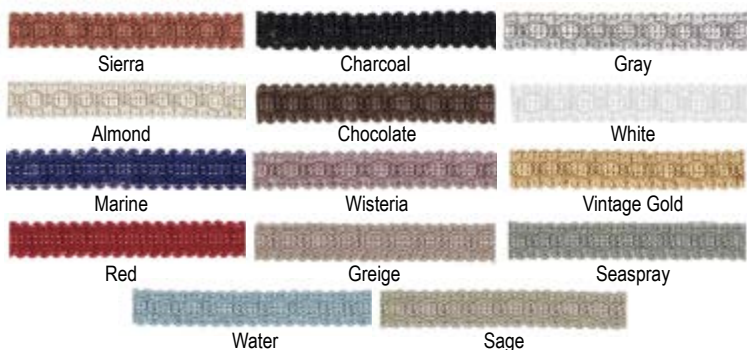

Design Options - Roller Shades - Hem Styles

Decorative Hems

- [Fabric availability](#)
- The center point for each scallop style will be consistent for each order. If you desire scallop placement exactly as pictured, you must request such placement at the time of the order.
- If more than one row of trim is specified, there is an allowance of 1" between rows. Gimp surcharge is a per row surcharge.
- Simple scallop styles recommended for narrow shades.
- Decorative hems may have different placements if shades are of different sizes or ordered at different times.
- [Hemline Surcharges](#)
- Gimp is available in the following colors: